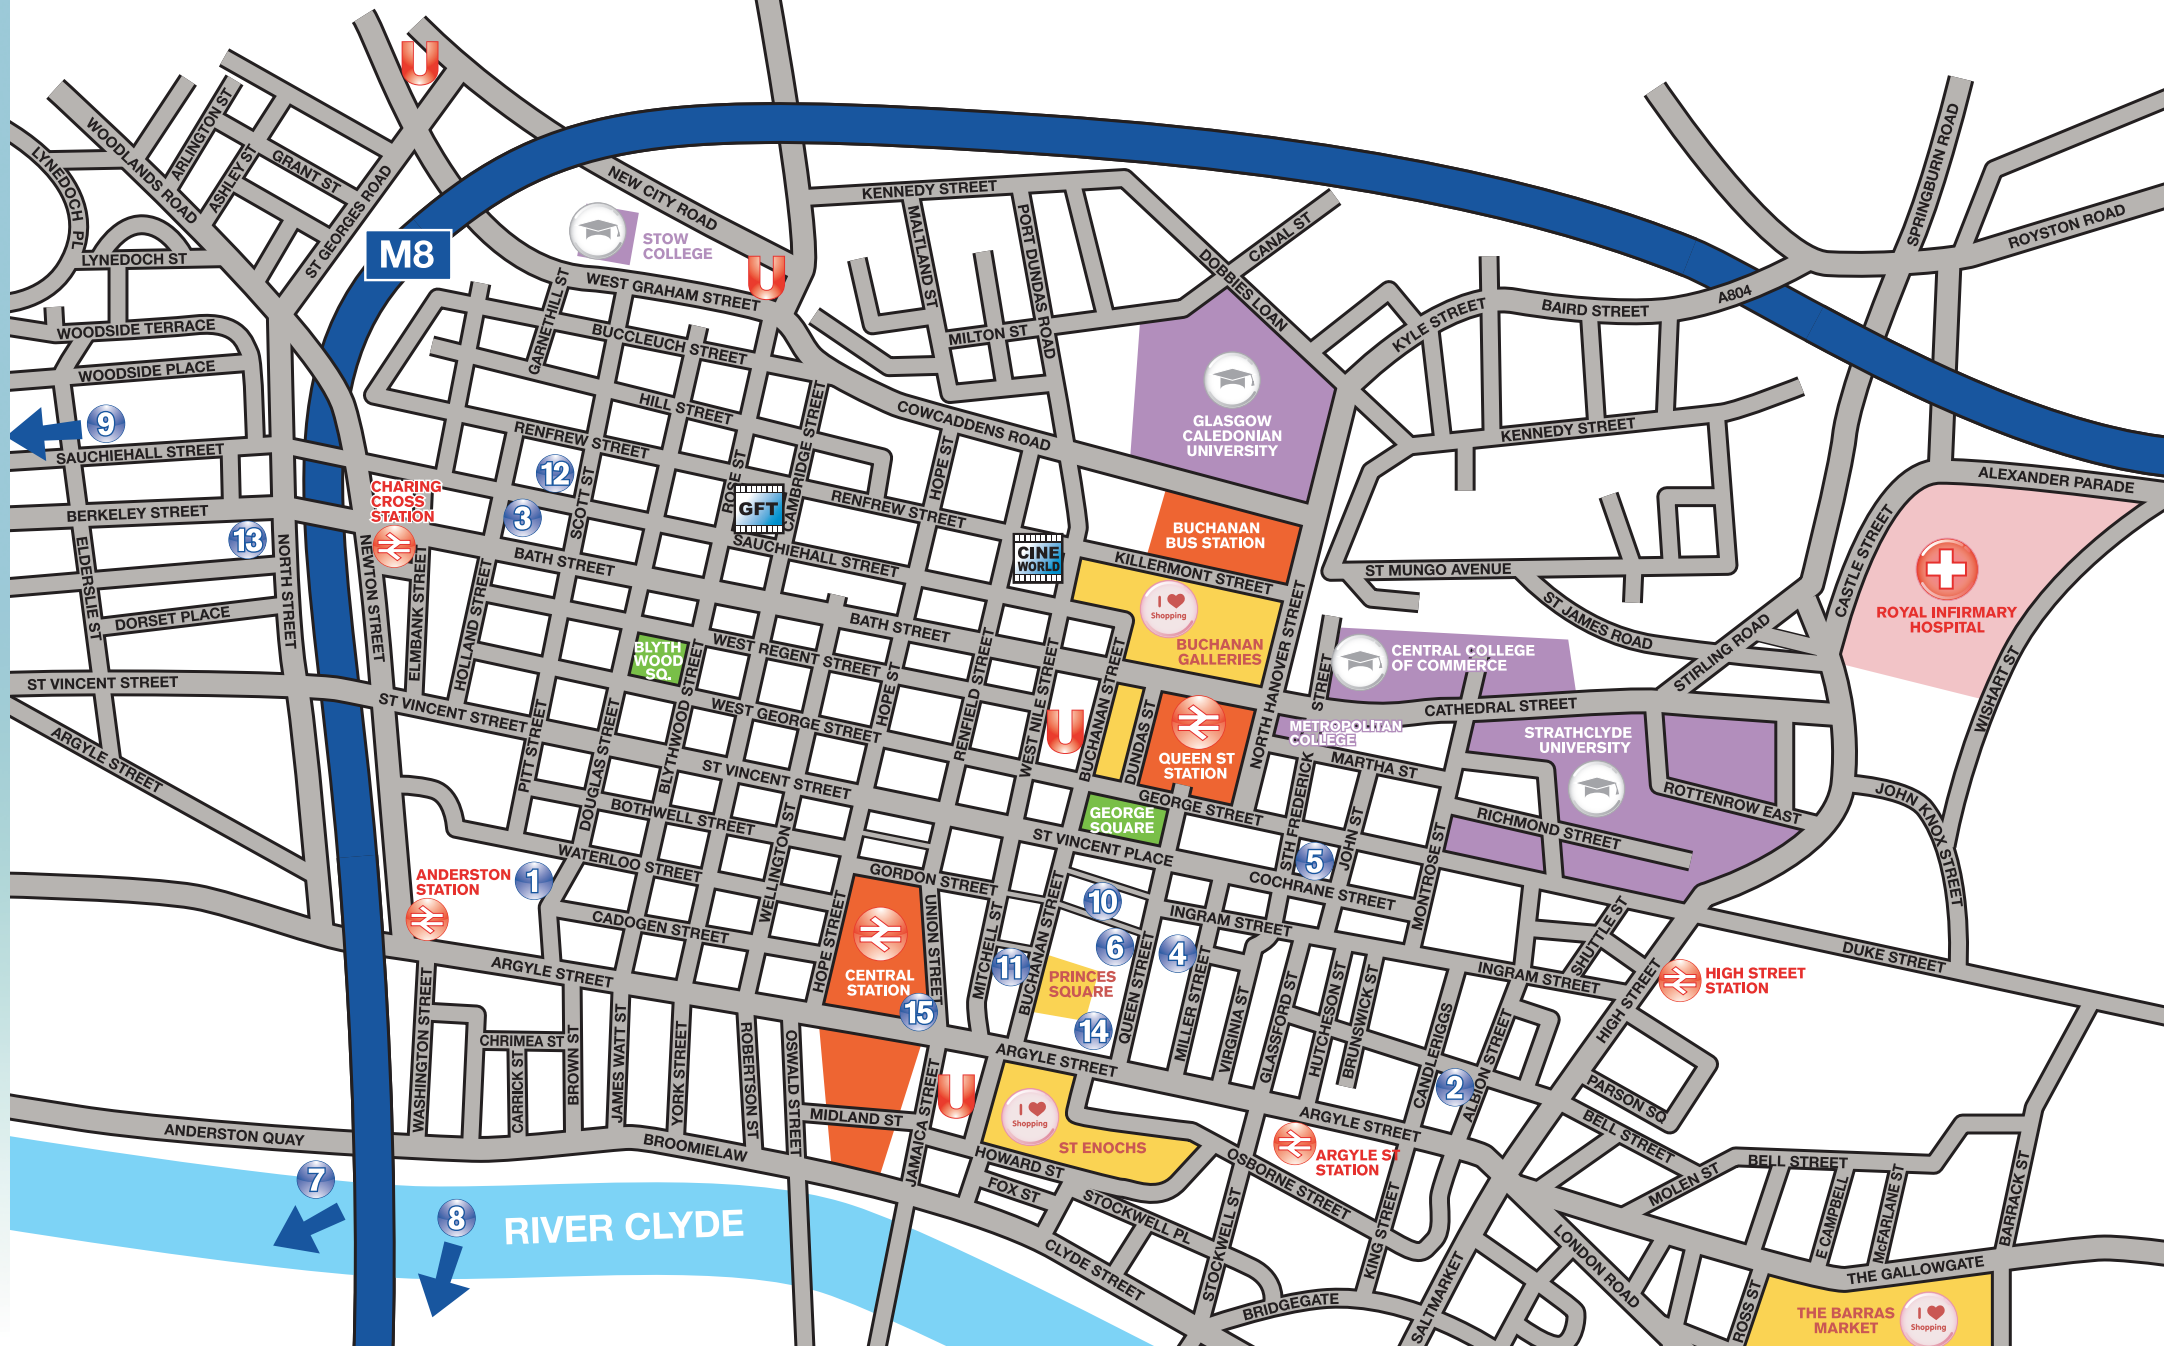

U Glasgow Underground Station

Buchanan Street

The Lighthouse

Cineworld Cinema

Hampden Park

George Square

Glasgow Central Station

M8

STOW COLLEGE

GLASGOW CALEDONIAN UNIVERSITY

BUCHANAN BUS STATION

ROYAL INFIRMARY HOSPITAL

CENTRAL COLLEGE OF COMMERCE

BUCHANAN GALLERIES

QUEEN ST STATION

METROPOLITAN COLLEGE

STRATHCLYDE UNIVERSITY

CHARING CROSS STATION

GFT

CINE WORLD

BLYTH WOOD SQ.

GEORGE SQUARE

ANDERSTON STATION

CENTRAL STATION

CHARING CROSS STATION

GFT

CINE WORLD

BLYTH WOOD SQ.

GEORGE SQUARE

ANDERSTON STATION

CENTRAL STATION

PRINCES SQUARE