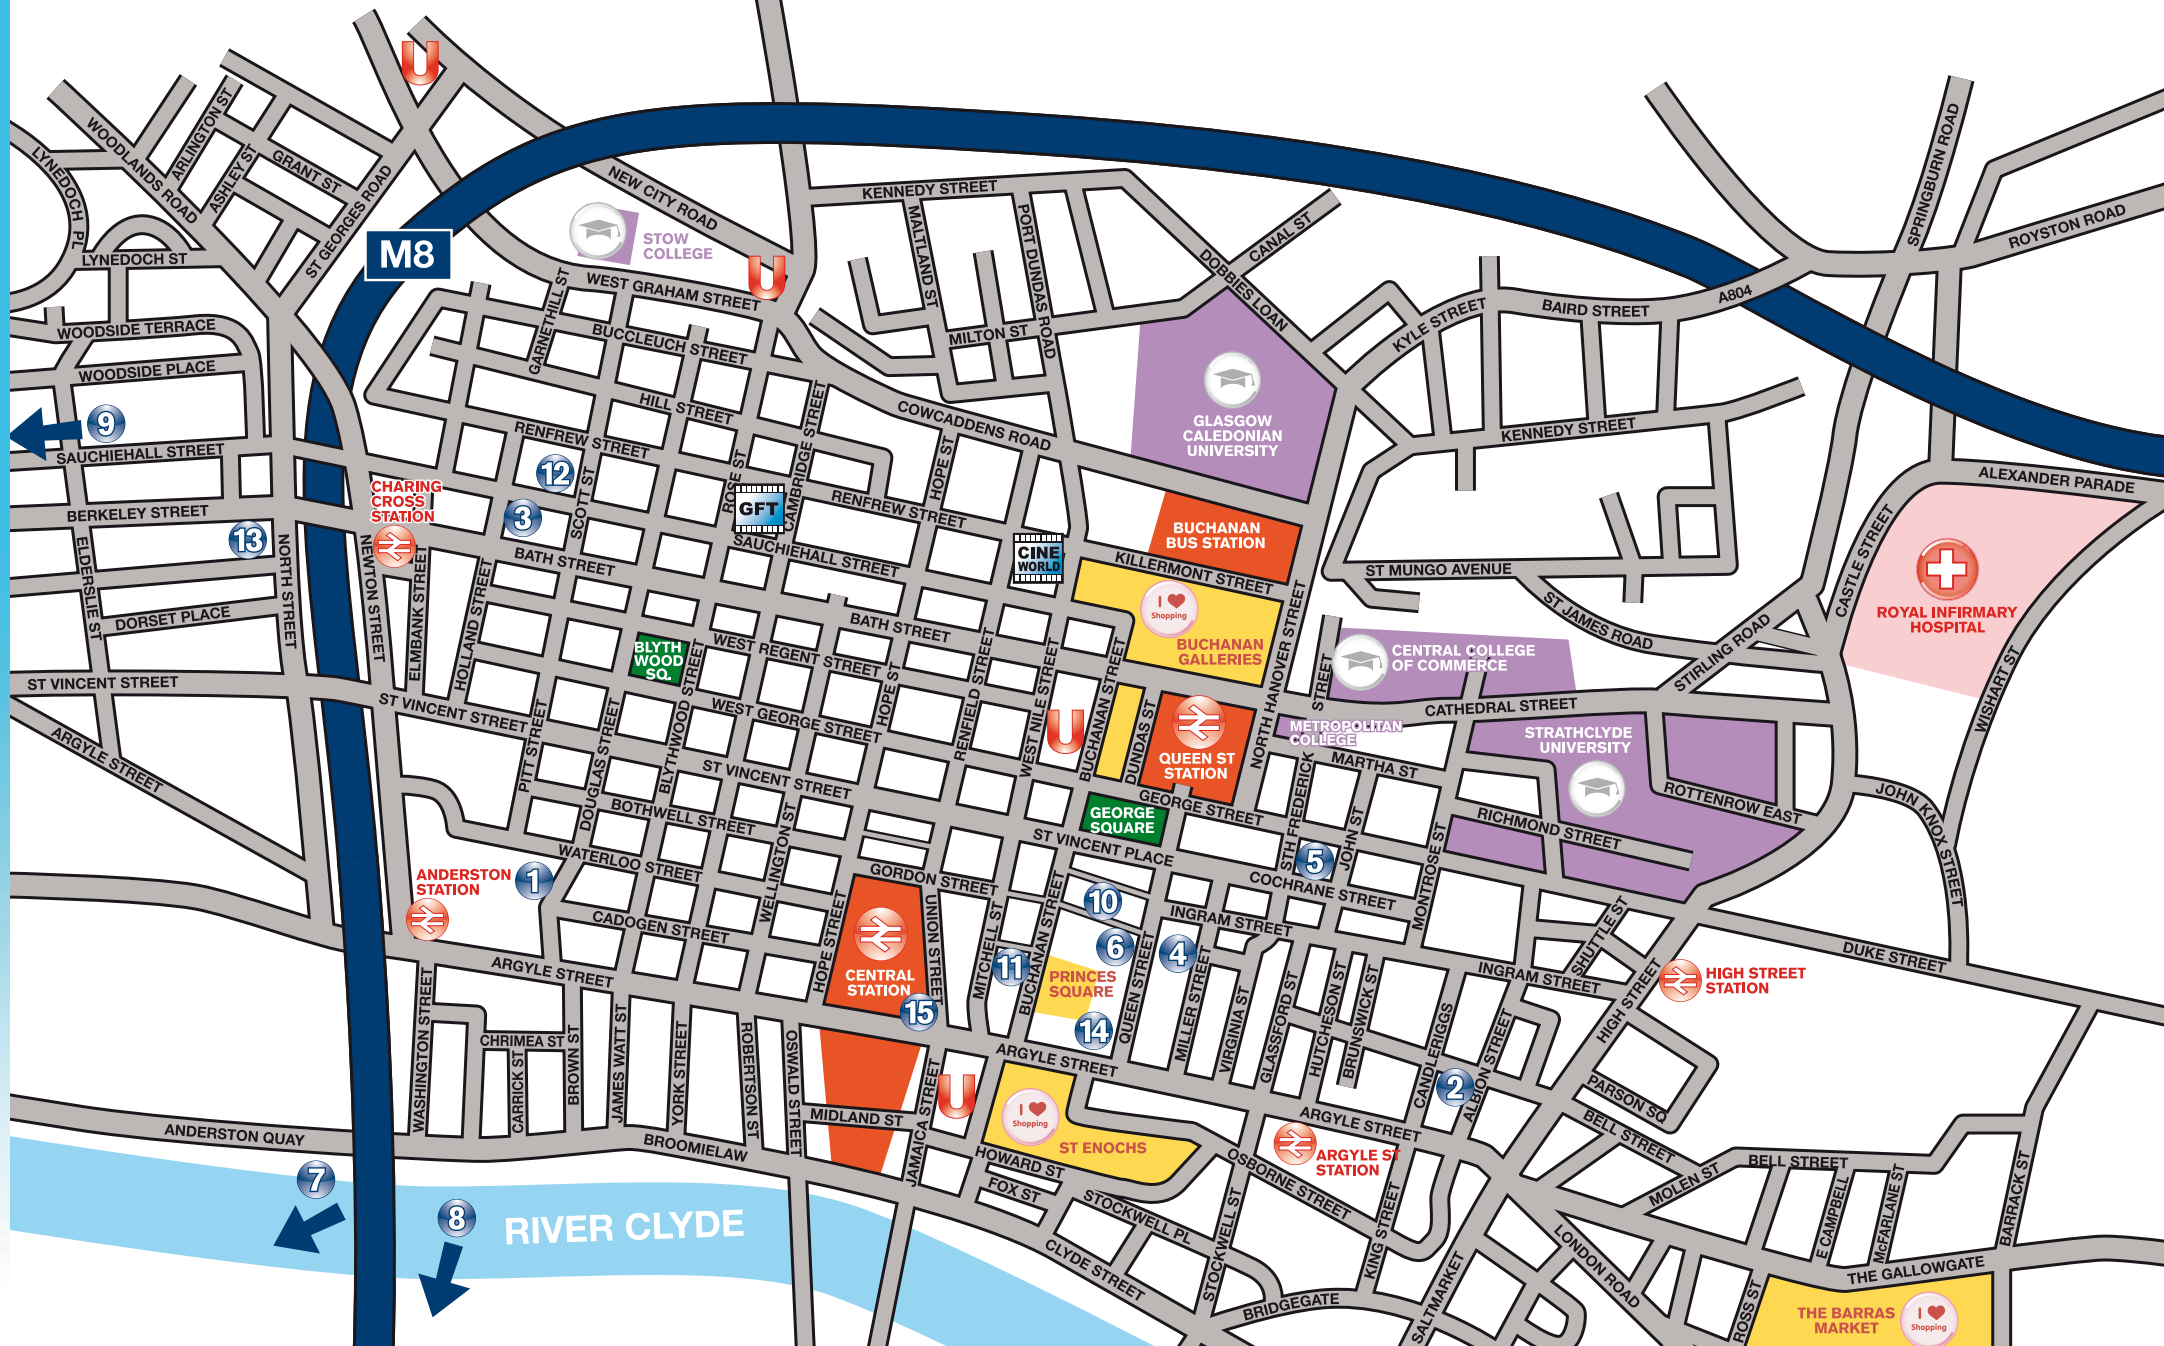

**U Glasgow Underground Station**

## نقشه بزرگ گلاسکو

Buchanan Street

The Lighthouse

George Square

Cineworld Cinema

Hampden Park

Glasgow Central

M8

STOW COLLEGE

GLASGOW CALEDONIAN UNIVERSITY

ROYAL INFIRMARY HOSPITAL

CENTRAL COLLEGE OF COMMERCE

STRATHCLYDE UNIVERSITY

BUCHANAN BUS STATION

BUCHANAN GALLERIES

QUEEN ST STATION

GEORGE SQUARE

CENTRAL STATION

ST ENOCHS

ARGYLE ST STATION

THE BARRAS MARKET

9

13

3