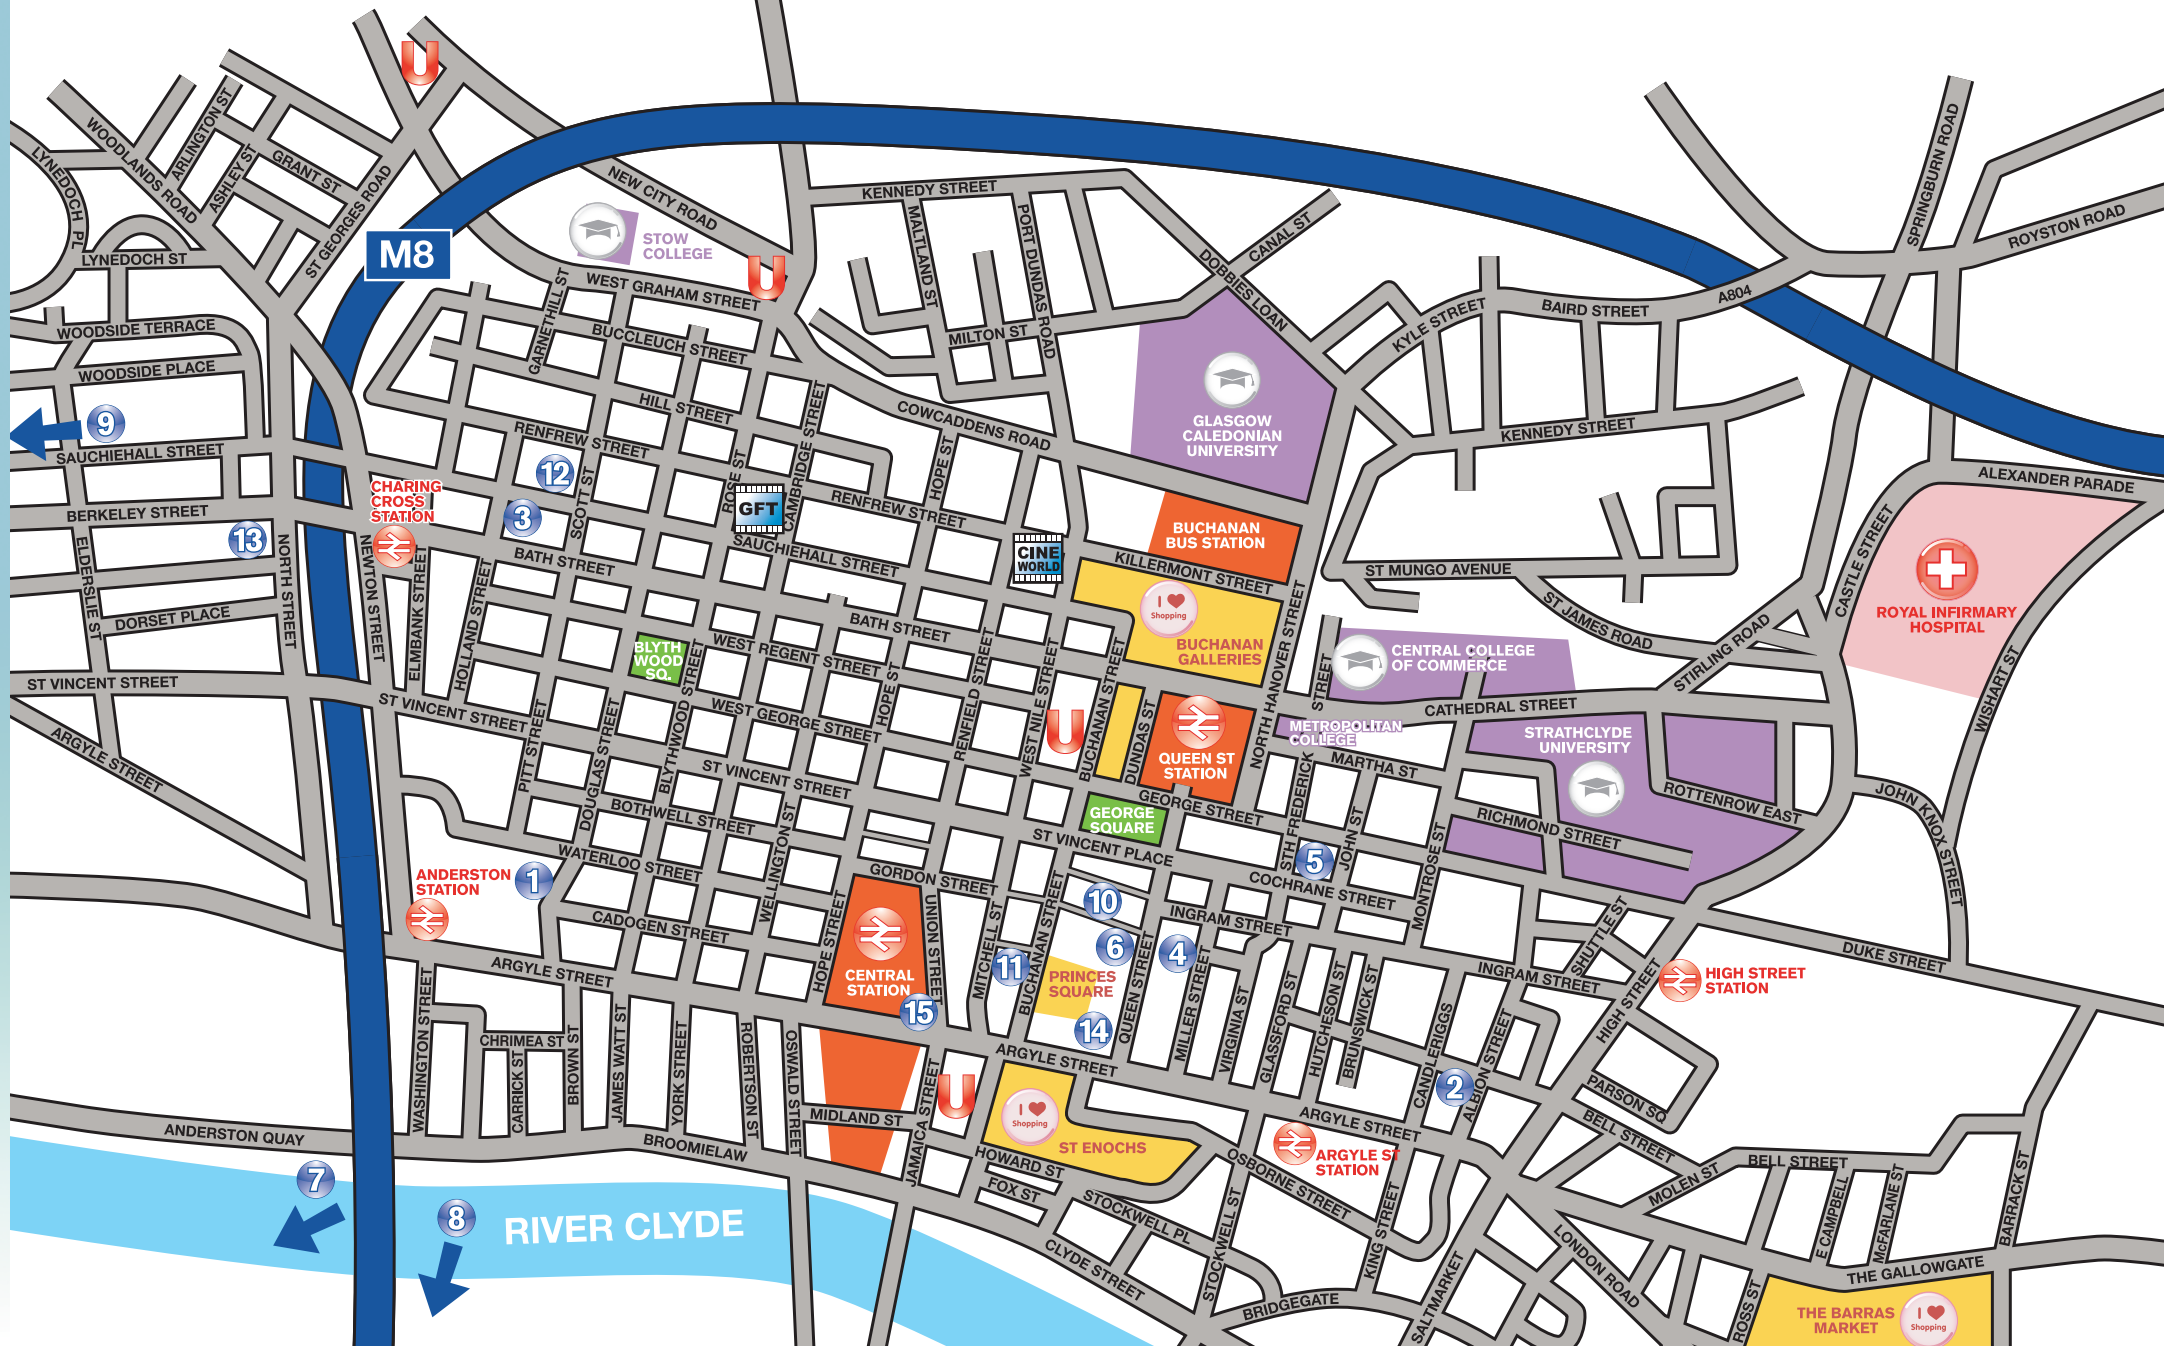

scottish
refugee
council

Qariidada (Map) Wayn ee Glasgow

Dhaqan & Waqti firaqo ah (Leisure)

- 10 Gallery of Modern Art**
Royal Exchange Square, Glasgow, G1 3AH
- 11 The Lighthouse**
Scotlands Centre for Architecture
11 Mitchell Lane, Glasgow G1 3NU
- 12 Glasgow Centre for Contemporary Arts**
350 Sauchiehall Street, Glasgow G2 3JD
- 13 Mitchell Library**
North Street, Glasgow G3 7DN
- 14 Cube**
33-34 Queen Street, Glasgow
- 15 The Cathouse**
15 Union Street, Glasgow G1 3RB

U Glasgow Underground Station

Buchanan Street

The Lighthouse

Cineworld Cinema

Hampden Park

George Square

Glasgow Central Station

M8